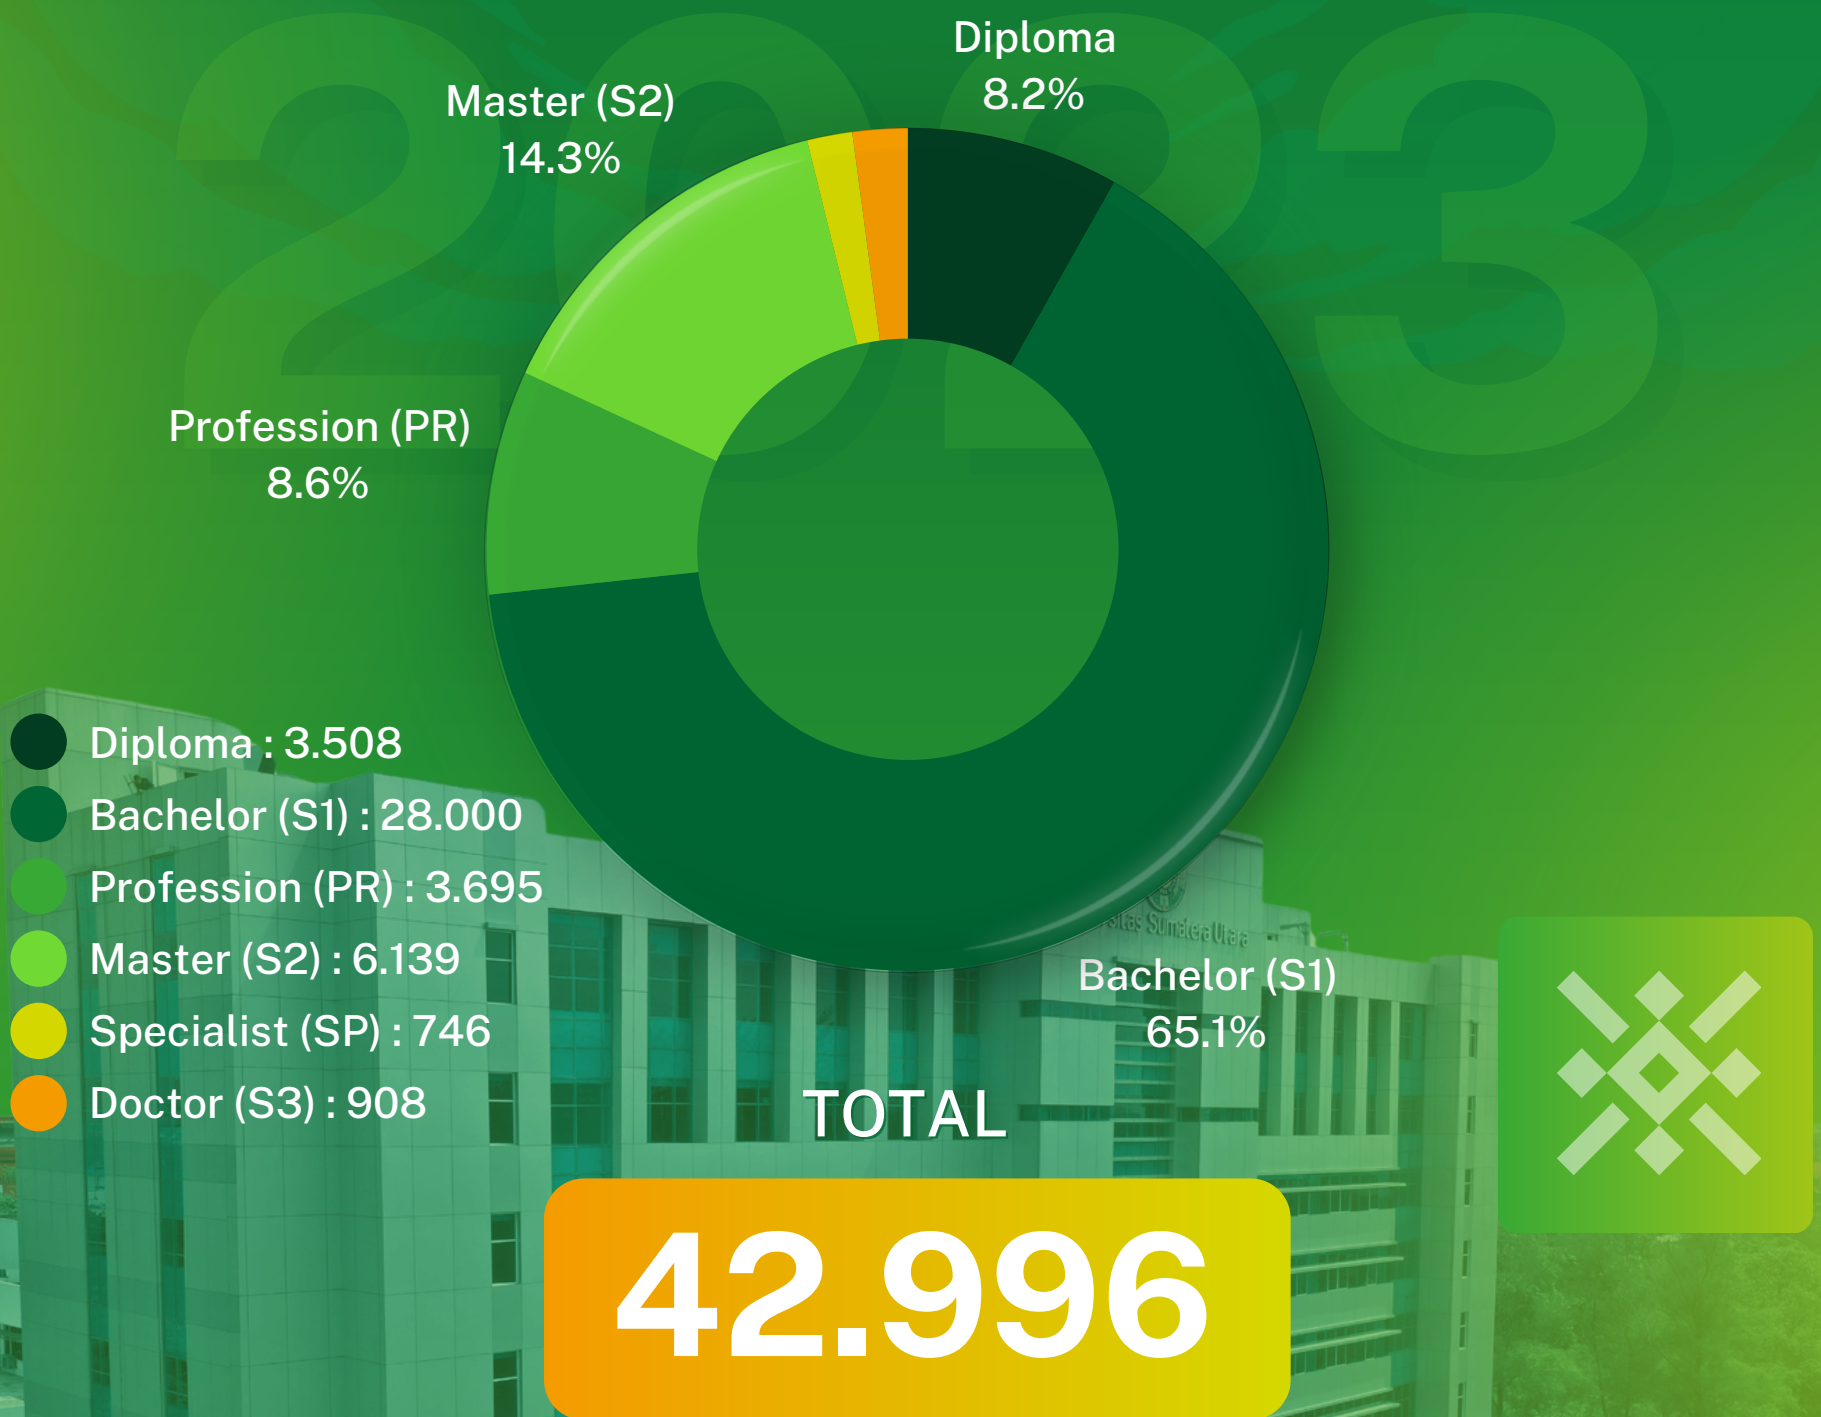

Number of Student Universitas Sumatera Utara

*Data Source : Directorate of Education Development USU